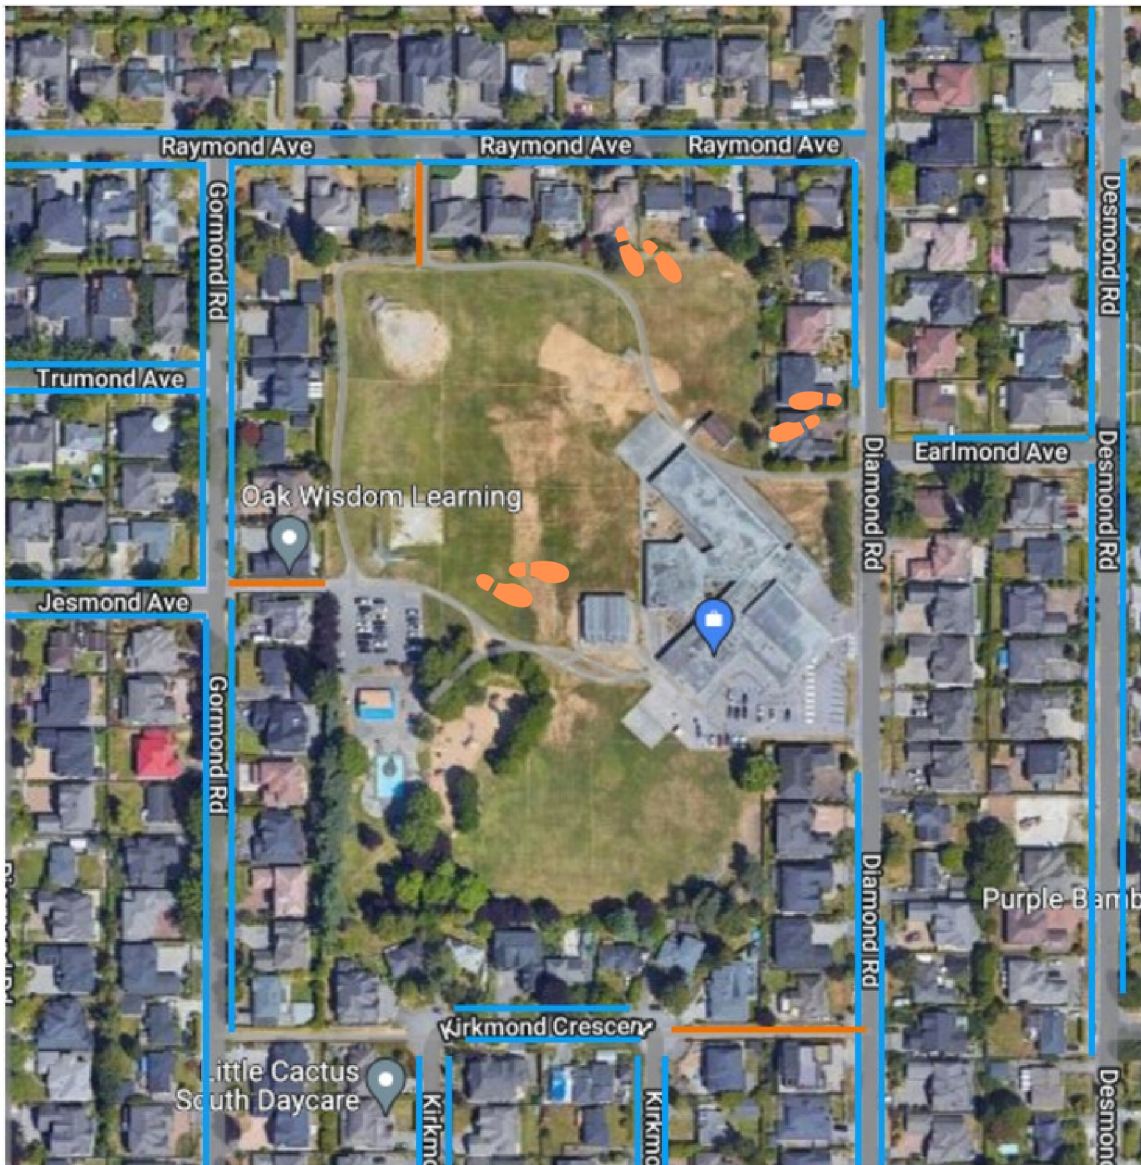

PARKING AT DIXON

We want to ensure students, staff, and families can travel to and from Dixon safely. To limit traffic congestion at drop off and pick up times, please park on the roads that are marked with **blue** & walk your child to their classroom's outside meeting spot.

- There is limited parent parking in the Gormond Rd lot at the back of the school
- NO PARKING at the front entrance of the school off Diamond Rd

Upcoming seismic upgrading will have a big impact on available parking. This will force some staff to park in the Gormond Rd Lot. This lot is very congested. We suggest parking along one of the side streets and walking into the school grounds.

Please respect all parking lot signage & spaces that are reserved for staff or designated accessible parking

- Street parking
- Walking path